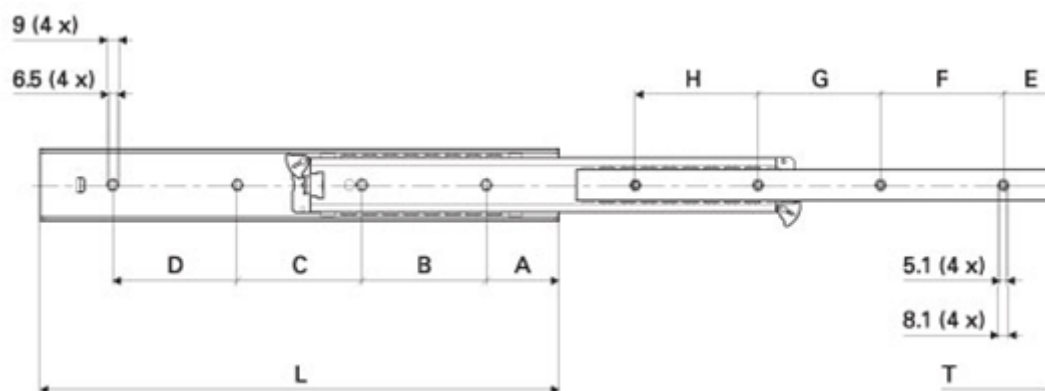

# Data Sheet

Article number: 11112510

Description: Thomas Regout Telescopic Slide 11112510 ULF HD Bilex, 3-piece  
Length 600 mm / load cap. 119 kg / extension 607 mm

## Measures

A = 60

L = 600

B = 160

T = 607

C = 160

D = 160

E = 45.5

F = 160

G = 160

H = 160